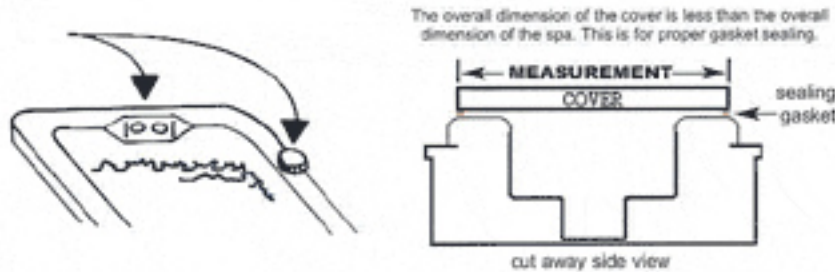

DELUXE CMT COVERS

CMT's Covers have been field proven for over 15 years and are still outlasting the competition. Trimmed in Silver or Gold Anodized aluminum, they are available in 7 Designer colors to coordinate with any spa decor. The Deluxe CMT cover is a full 2" thick for added insulating value and is protected by our limited warranty.

CMT Deluxe covers are safety rated by Underwriters Laboratories and carry their UL Classified Mark. UL constantly monitors our production for quality and consistency of materials to ensure that you get the quality you expect. When you see the UL Mark you can be assured that our covers meet or exceed the ASTM Standard for a Safety Spa Cover, this gives peace of mind that the Deluxe CMT Cover will protect your children and loved ones from the unattended spa.

1) Circle Correct Spa Shape & Give All Dimensions requested:

2) Note Any and All Controls on the Spa Lip:

3) Cover will be specially made to your specifications. Accuracy is critical as covers are made to order.